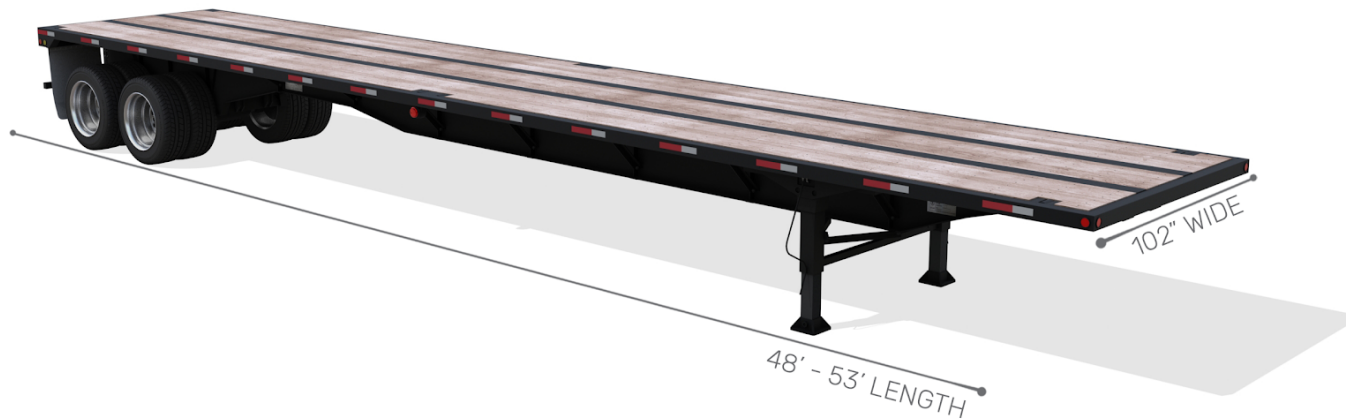

FLATBED TRAILER

Flatbed semi trailers are designed to transport products which are long, heavy or oddly proportioned which creates a challenge when loading/unloading an enclosed trailer. The open nature of the trailer allows for loading / unloading from the rear, sides or top; allowing forklifts and cranes to create an even lift on the freight. Flatbeds are best suited being loaded / unloaded from the ground, rather than from a dock.

FLATBED SEMI TRAILER DIMENSIONS

Length	48' - 53'
Width	102"
Height	60"

FLATBED TYPICAL CARGO MAXIMUMS

Cargo Width	102"
Cargo Height	102" - 108"
Cargo Weight	48,000 lbs
Pallet Count	24 - 26

STREAM
LOGISTICS