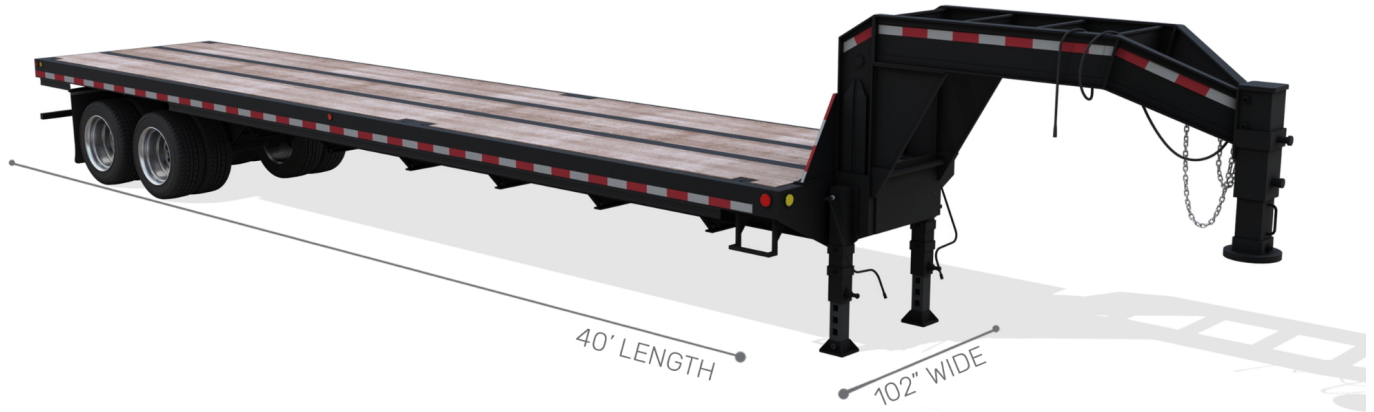

HOT SHOT TRAILER

Hot shot semi trailers are to transport products which are long or oddly proportioned. However, they are limited to lower cargo weight. The open nature of the trailer allows for loading / unloading from the rear, sides or top; allowing forklifts and cranes to create an even lift on the freight. The low profile nature of the deck allows for freight up to 10' high to be legally transported.

RGN SEMI TRAILER DIMENSIONS		RGN TYPICAL CARGO MAXIMUMS	
Length	40'	Cargo Width	102"
Width	102"	Cargo Height	120" - 131"
Height	36" - 42"	Cargo Weight	15,000 lbs

STREAM
LOGISTICS

www.StreamLogistics.com