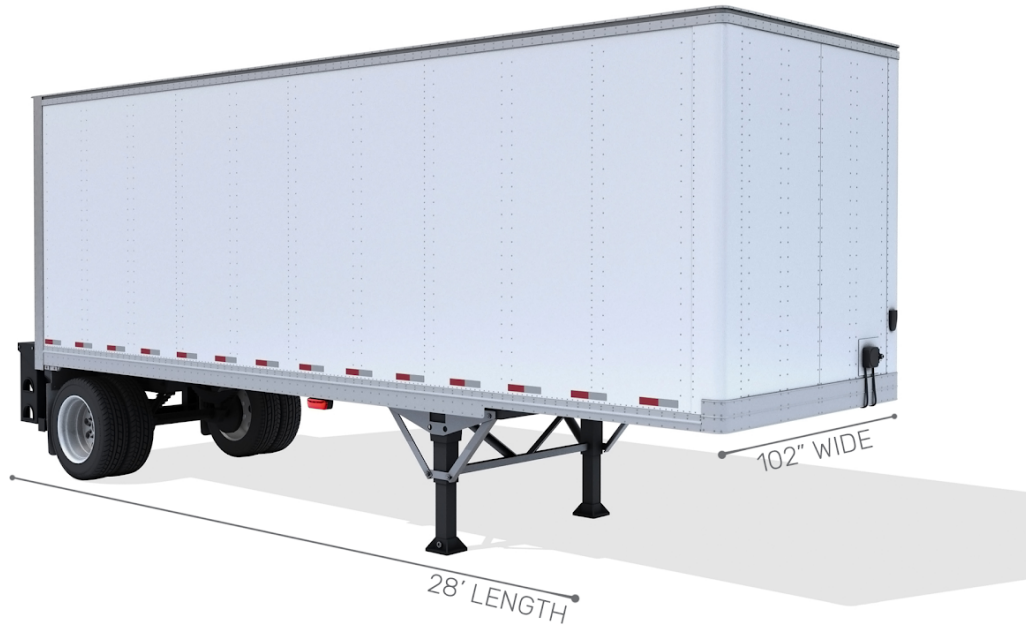

PUP TRAILER

Pup semi trailers are designed to pick up and deliver local palletized freight. The reduced length of pup trailers allows for easy maneuverability in/out of non-commercial areas not suited for larger trailers. Pup trailers are the most common type of equipment with a lift gate affixed to allow unloading / loading at locations with no dock or proper freight handling equipment.

PUP SEMI TRAILER DIMENSIONS		TYPICAL CARGO MAXIMUMS	
Length	28'	Cargo Width	98" - 100"
Width	102"	Cargo Height	95"
Door Height	104"	Cargo Weight	22,000 lbs
Total Height	13'6"	Pallet Count	14

STREAM
LOGISTICS